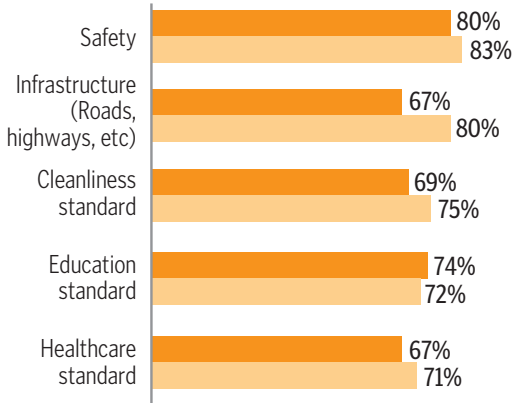

National values

As a country, Singapore needs to...

Notable characteristics

% who rate as Excellent/Good

Singapore identity

Attributes considered important...

60%

Multiracial and
multireligious society

57%

Local food
and delicacies

46%

World-class
services

44%

Singlish

36%

HDBs