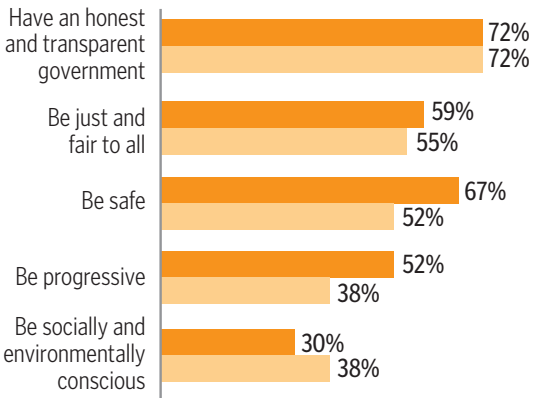

National values

As a country, Singapore needs to...

Notable characteristics

% who rate as Excellent/Good

Singapore identity

Attributes considered important...

60%

Multiracial and
multireligious society

57%

Local food
and delicacies

46%

World-class
services

44%

Singlish

36%

HDBs